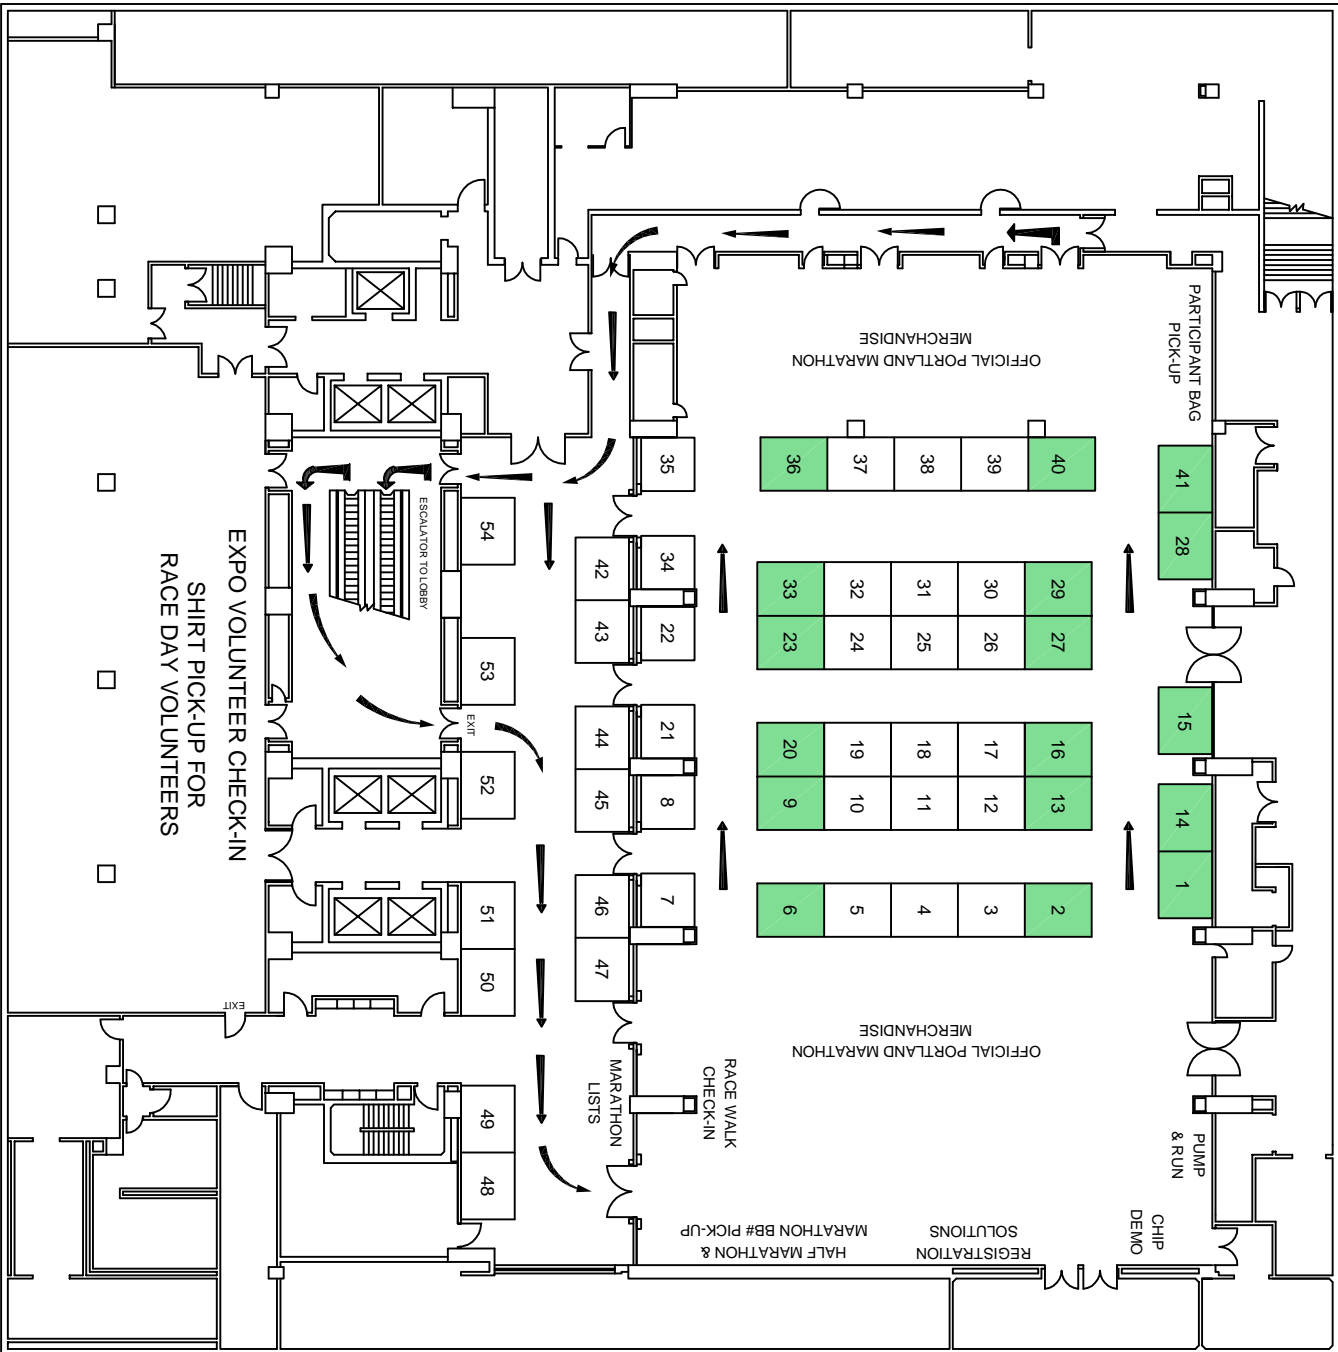

PLEASE NOTE: FLOOR PLANS ARE SUBJECT TO CHANGE.
 * CORNER BOOTHS ARE SHADED GREEN.

6700 NE 59th Place • Portland, OR 97218
 PH: 503.228.6800 • FAX: 503.228.6808